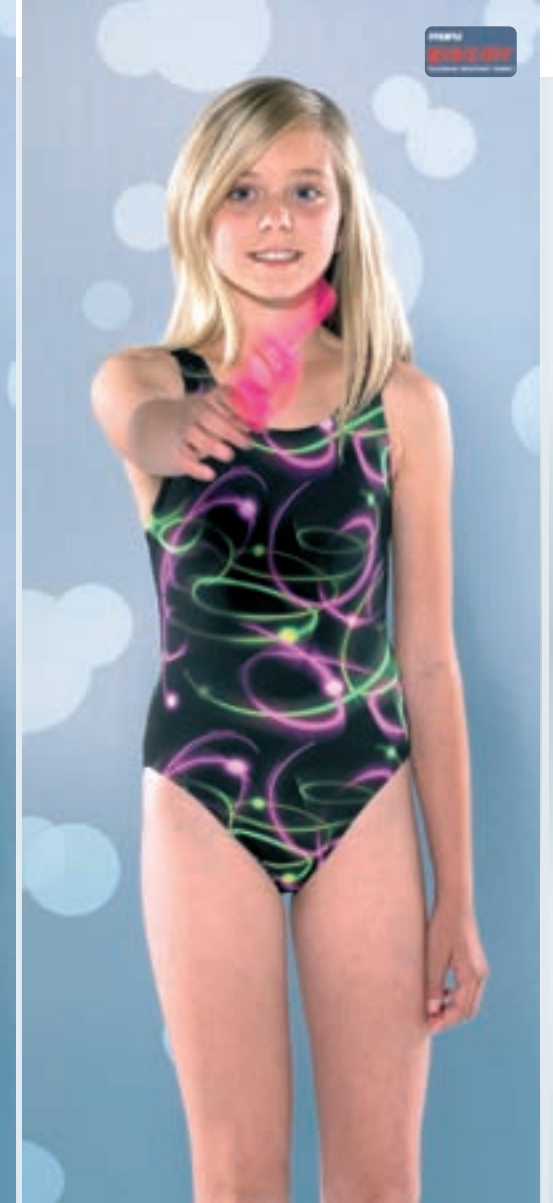

### PACER

Chlorine resistant fabric

Exceptionally durable

Fast drying

Good shape retention

Total UV protection

Ideal for training and fitness swimming

**GS1990 Pacer Rave Back - Black**  
**GS1991 Pacer Rave Back - Navy**