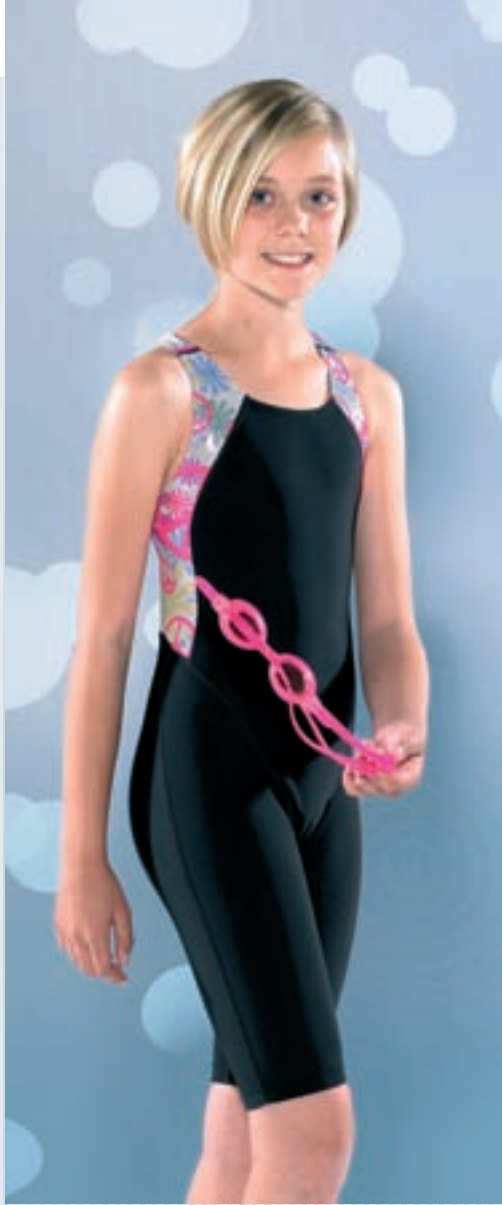

GS4115 Love Legged Suit

Colour Black/Pink Sparkle
Size UK 22" - 32"
Size GER/AT/CH 104 - 164
Composition 80% Polyamide/20% Elastane
Features Knee length. Print with Pink Sparkle. 100% Textile.