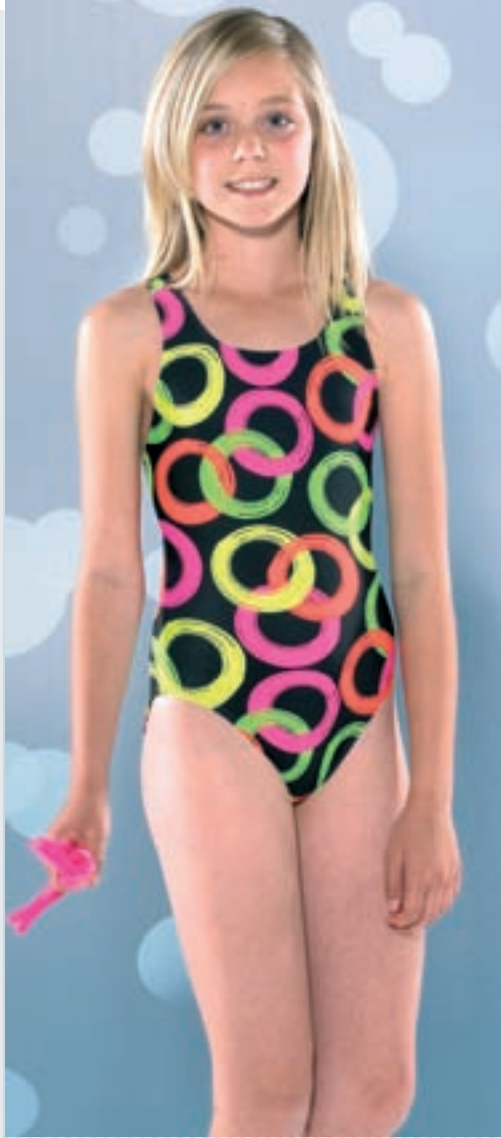

**GS4109 Smiley Pacer Rave Back**

Colour Hot Red  
 Size UK 22" - 32"  
 Size GER/AT/CH 104 - 164  
 Composition 53% Polyester/47% PBT  
 Features Medium Leg.  
 Chlorine resistant fabric.

SMILEY PACER RAVE BACK

**GS4110 Monet Pacer Rave Back**

Colour Pink  
 Size UK 22" - 32"  
 Size GER/AT/CH 104 - 164  
 Composition 53% Polyester/47% PBT  
 Features Medium Leg.  
 Chlorine resistant fabric.

**GS4111 Ringo Auto Back**